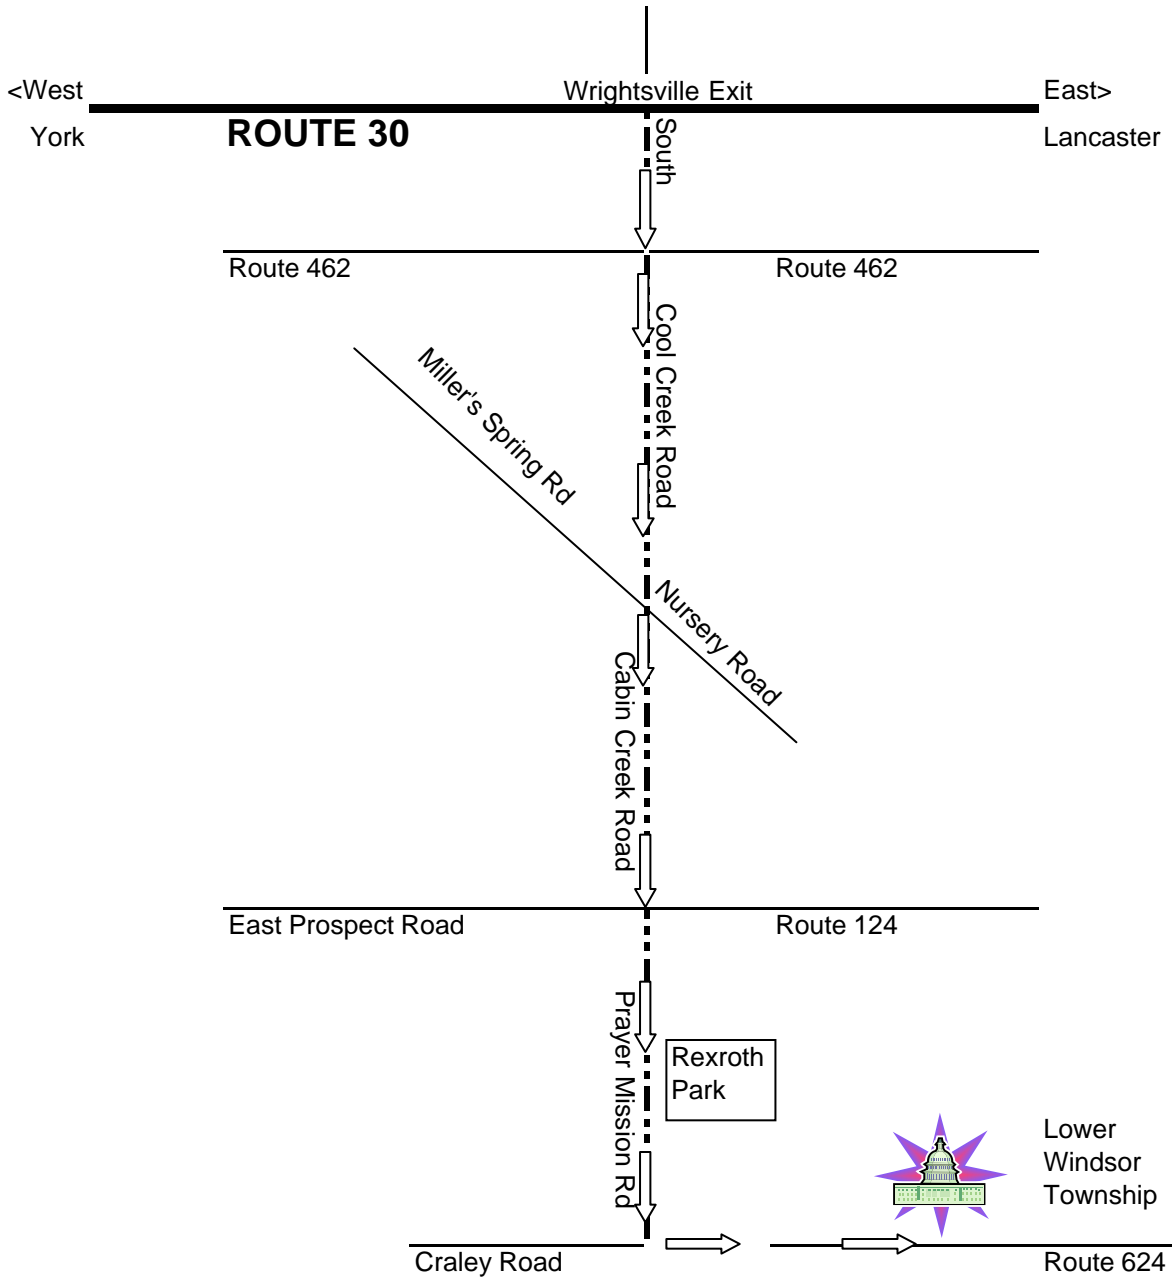

DIRECTIONS TO LOWER WINDSOR TOWNSHIP FROM ROUTE 30

LOWER WINDSOR TOWNSHIP
2425 CRALEY ROAD
WRIGHTSVILLE, PA 17368
(717) 244-6813