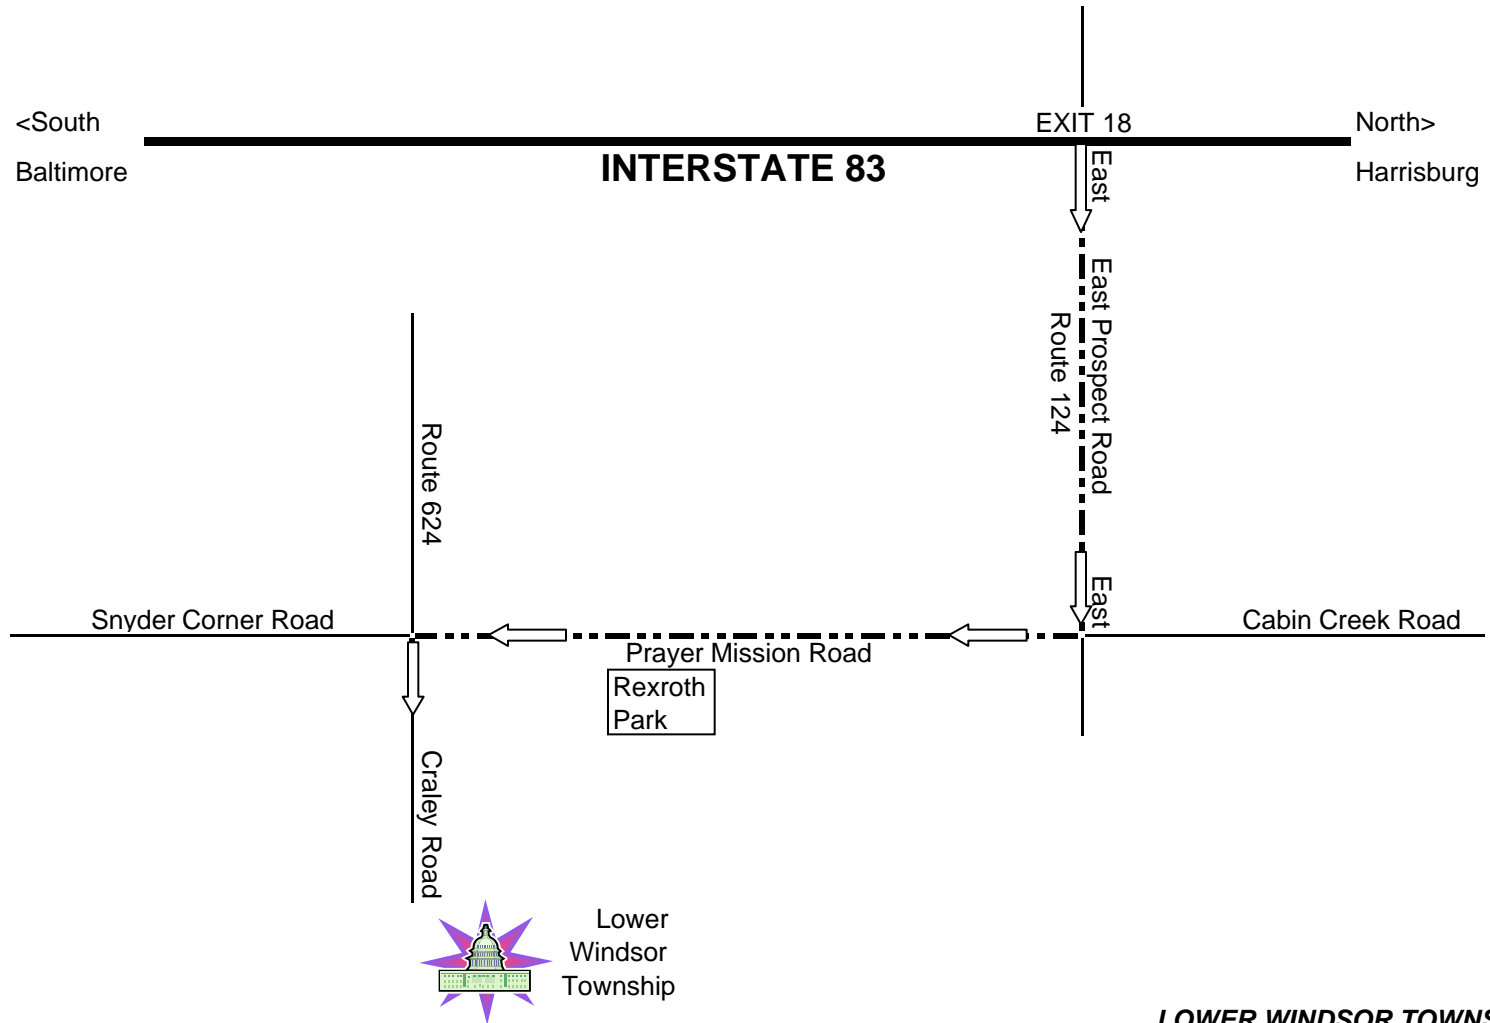

**DIRECTIONS TO LOWER WINDSOR TOWNSHIP FROM INTERSTATE 83**

**LOWER WINDSOR TOWNSHIP**  
**2425 CRALEY ROAD**  
**WRIGHTSVILLE, PA 17368**  
**(717) 244-6813**